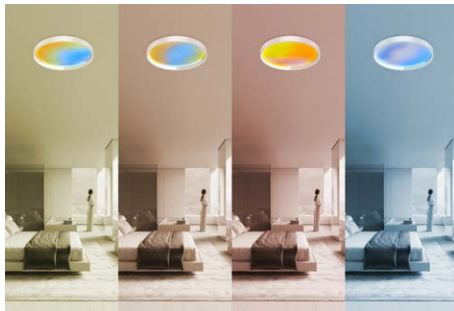

Natural window effect
45 degree edge

SDL Skylight

- LED skylight that imitates natural daylight
- Equipped with SDL Natural Light technology
- Enables very natural and pleasant ambient lighting
- High-quality Tunable White solution
- Enables an advanced and ultimate HCL solution
- UGR19 mode available
- Colour spectrum 1800-12000 Kelvin
- CRI >97 (4000K), >90 (2000-7000K)

Skylight with patented OPPLE SDL spectral control technology

Simple control and integration with the OPPLE Smart App or the OPPLE Smart Connect Box

Item number	Article description	Luminous efficacy	Power (W)	Gross Price 01.01.2025
520036014300	LEDSkylight SDL-S Rd900-240W-BLE2-WH	90lm/W	50/100W	€ 1499,-
520036014200	LEDSkylight SDL-S Rd550-100W-BLE2-WH	90lm/W	50/100W	€ 899,-
542014015700	LEDSkylight SDL-S Sq595-130W-BLE2-WH	90lm/W	50/100W	€ 799,-
542014015800	LEDSkylight SDL-S Sq620-130W-BLE2-WH	90lm/W	50/100W	€ 799,-