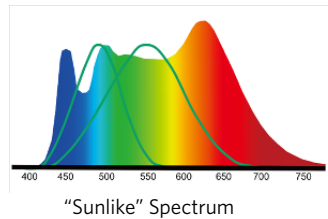

Natural window effect
45 degree edge

SDL Skylight

- LED skylight that imitates natural daylight
- Equipped with SDL Natural Light technology
- Enables very natural and pleasant ambient lighting
- High-quality Tunable White solution
- Enables an advanced and ultimate HCL solution
- UGR19 mode available
- Colour spectrum 1800-12000 Kelvin
- CRI >97 (4000K), >90 (2000-7000K)

Skylight with patented OPPLE SDL spectral control technology

Simple control and integration with the OPPLE Smart App or the OPPLE Smart Connect Box

Item number	Article description	Luminous efficacy	Power (W)	Gross Price 01.01.2025
520036014300	LEDSkylight SDL-S Rd900-240W-BLE2-WH	90lm/W	50/100W	€ 1499,-
520036014200	LEDSkylight SDL-S Rd550-100W-BLE2-WH	90lm/W	50/100W	€ 899,-
542014015700	LEDSkylight SDL-S Sq595-130W-BLE2-WH	90lm/W	50/100W	€ 799,-
542014015800	LEDSkylight SDL-S Sq620-130W-BLE2-WH	90lm/W	50/100W	€ 799,-