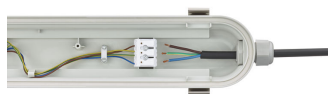

CoreLine Waterproof WT120C G2
PCU-9DPP

CoreLine Waterproof

Сведения о продукте

CoreLine Waterproof WT120C G2
PCU-12DPP

CoreLine Waterproof WT120C G2
PCU-2DPP

CoreLine Waterproof WT120C G2
PCU-13DPP

CoreLine Waterproof WT120C G2
PCU-8DPP